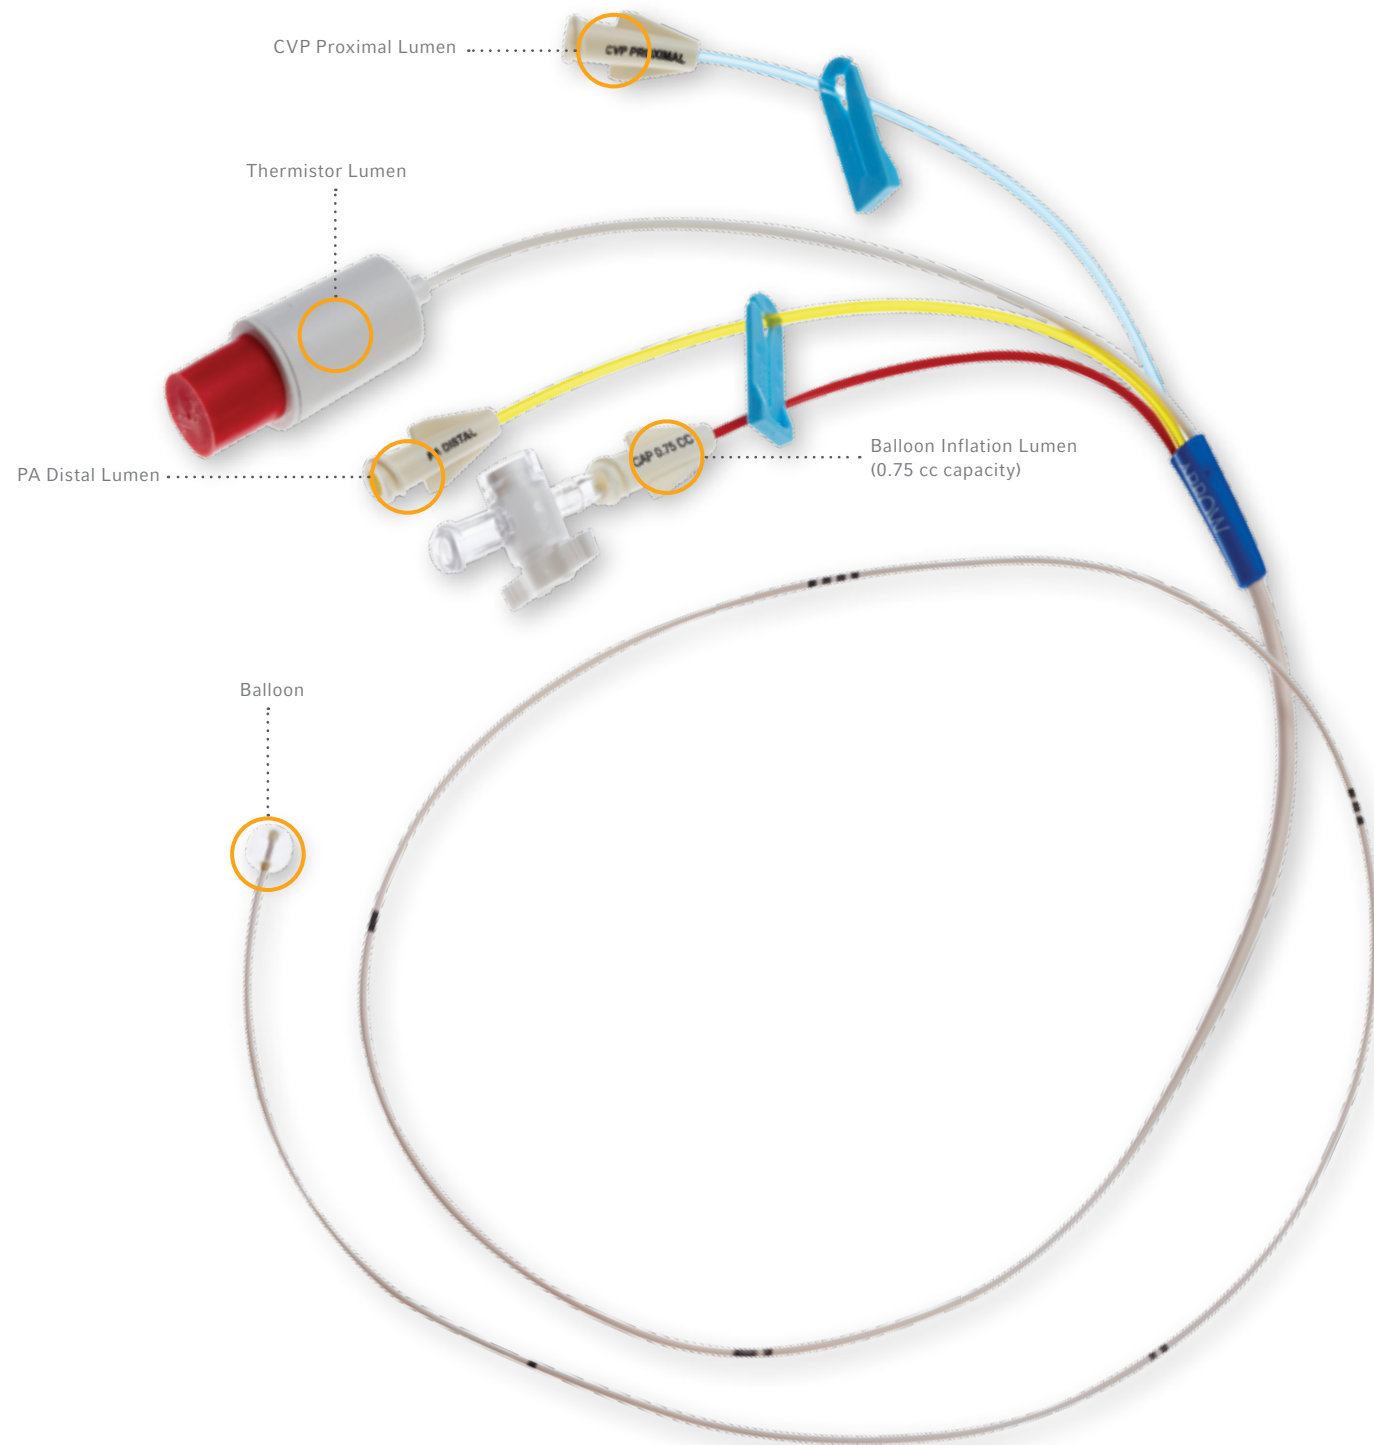

Arrow® Thermodilution Catheters

When maneuverability and ease of insertion matter

Arrow Thermodilution Catheters from Teleflex help optimize patient care by measuring pressures and cardiac output, with an added capability to infuse fluids if needed. The thermodilution catheter enables easy insertion, handling, and management with the different firmness levels available for clinicians. Our torque-controlled catheters offer three body firmness levels – torque (firm), flexi torque (mid-range), and flotation (softest).

Four Lumen Thermodilution Catheter

Five Lumen Thermodilution Catheter

Ordering Information

Four Lumen

PRODUCT NO.	FRENCH SIZE	HEPARIN COATED	USEFUL LENGTH	NO. OF LUMENS	CATHETER BODY STYLE	RECOM'D ARROW INTRODUCER SIZE	BALLOON INFLATION CAPACITY	INFLATED BALLOON DIAMETER	MAXIMUM WIRE FOR INSERTION	CVP PROXIMAL LUMEN PORT DISTANCE FROM TIP	INFUSION LUMEN PORT DISTANCE FROM TIP	CE MARK
AI-07165	5 Fr.	No	80 cm	4	T	5 Fr.	1.0 cc	8 mm	0.018 in	15 cm	n/a	Yes
AI-07167	7 Fr.	No	110 cm	4	T	7 Fr.	1.5 cc	12 mm	0.025 in	29 cm	n/a	Yes
AI-07365-NHL	6 Fr.	No	110 cm	4	T	6 Fr.	1.0 cc	8 mm	0.021 in	29 cm	n/a	No
AI-07367	7 Fr.	No	110 cm	4	F	7 Fr.	1.5 cc	12 mm	0.025 in	29 cm	n/a	Yes
AI-07368-NHF	7 Fr.	No	110 cm	4	FL	7 Fr.	1.5 cc	12 mm	0.025 in	29 cm	n/a	No

Five Lumen with Infusion

PRODUCT NO.	FRENCH SIZE	HEPARIN COATED	USEFUL LENGTH	NO. OF LUMENS	CATHETER BODY STYLE	RECOM'D ARROW INTRODUCER SIZE	BALLOON INFLATION CAPACITY	INFLATED BALLOON DIAMETER	MAXIMUM WIRE FOR INSERTION	CVP PROXIMAL LUMEN PORT DISTANCE FROM TIP	INFUSION LUMEN PORT DISTANCE FROM TIP	CE MARK
AI-07377-NH	7.5 Fr.	No	110 cm	5	F	8 Fr.	1.5 cc	12 mm	0.025 in	29 cm	31 cm	No

Each package includes: Thermistor catheter, control stroke syringe, non-vented dust cap, and extension line clamps.