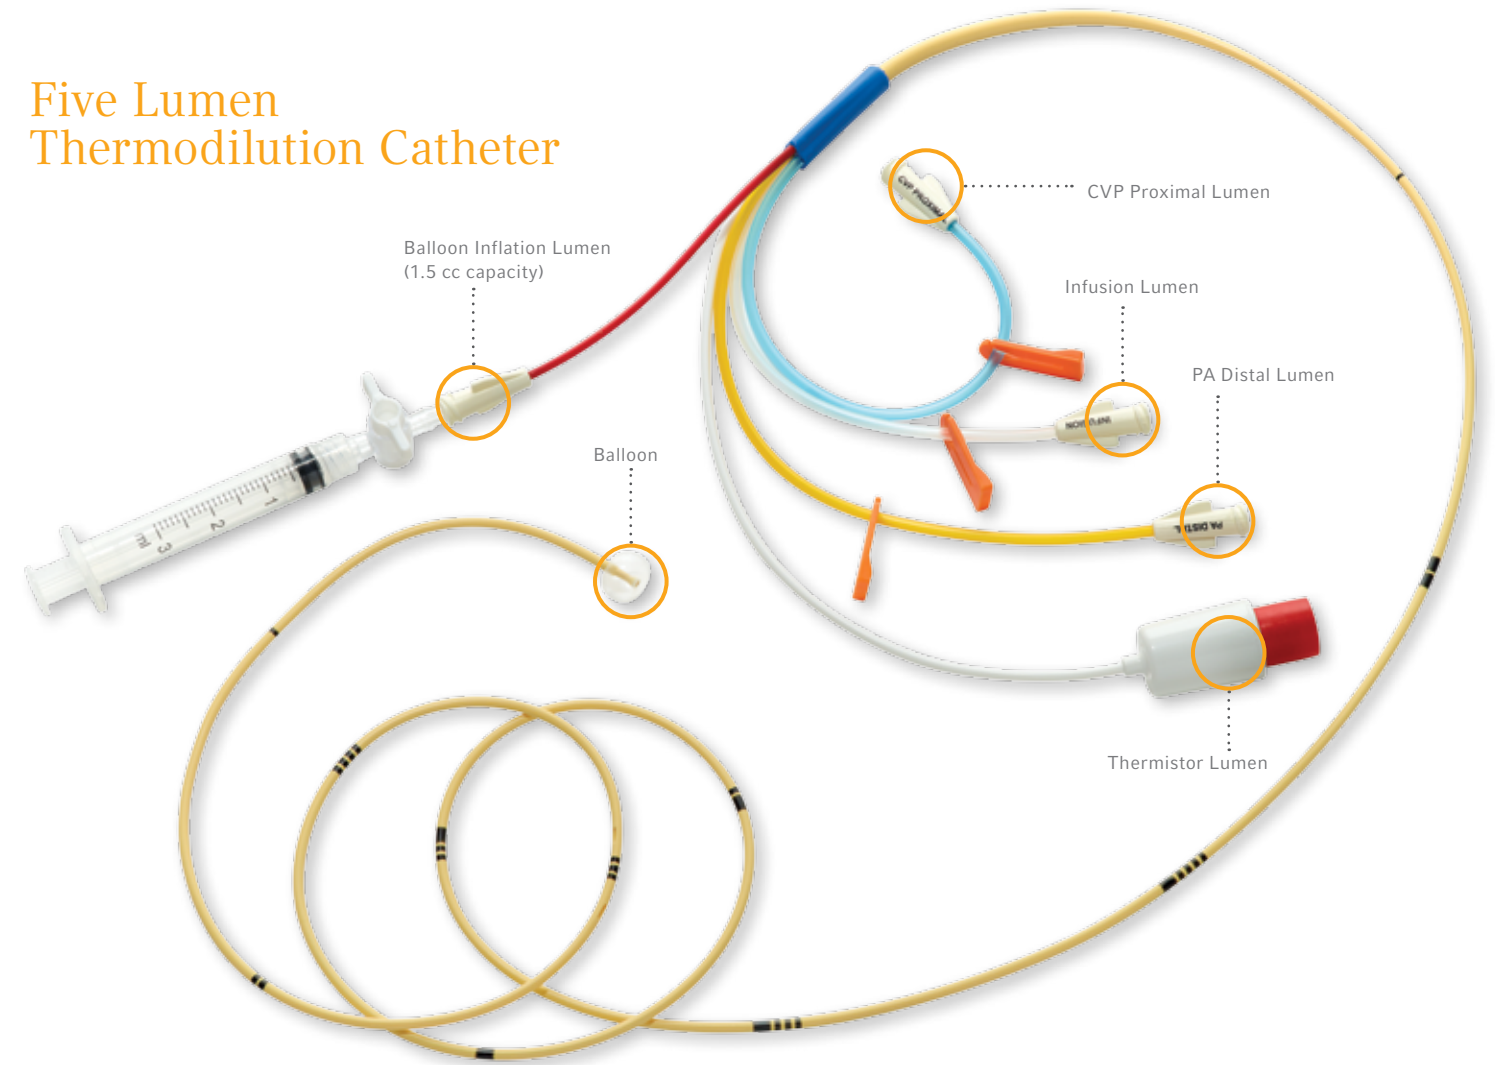

Arrow® Thermodilution Catheters

When maneuverability and ease of insertion matter

Arrow Thermodilution Catheters from Teleflex help optimize patient care by measuring pressures and cardiac output, with an added capability to infuse fluids if needed. The thermodilution catheter enables easy insertion, handling, and management with the different firmness levels available for clinicians. Our torque-controlled catheters offer three body firmness levels – torque (firm), flexi torque (mid-range), and flotation (softest).

Four Lumen Thermodilution Catheter

Five Lumen Thermodilution Catheter

Ordering Information

Four Lumen

PRODUCT NO.	FRENCH SIZE	HEPARIN COATED	USEFUL LENGTH	NO. OF LUMENS	CATHETER BODY STYLE	RECOM'D ARROW INTRODUCER SIZE	BALLOON INFLATION CAPACITY	INFLATED BALLOON DIAMETER	MAXIMUM WIRE FOR INSERTION	CVP PROXIMAL LUMEN PORT DISTANCE FROM TIP	INFUSION LUMEN PORT DISTANCE FROM TIP	CE MARK
AI-07165	5 Fr.	No	80 cm	4	T	5 Fr.	1.0 cc	8 mm	0.018 in	15 cm	n/a	Yes
AI-07167	7 Fr.	No	110 cm	4	T	7 Fr.	1.5 cc	12 mm	0.025 in	29 cm	n/a	Yes
AI-07365-NHL	6 Fr.	No	110 cm	4	T	6 Fr.	1.0 cc	8 mm	0.021 in	29 cm	n/a	No
AI-07367	7 Fr.	No	110 cm	4	F	7 Fr.	1.5 cc	12 mm	0.025 in	29 cm	n/a	Yes
AI-07368-NHF	7 Fr.	No	110 cm	4	FL	7 Fr.	1.5 cc	12 mm	0.025 in	29 cm	n/a	No

Five Lumen with Infusion

PRODUCT NO.	FRENCH SIZE	HEPARIN COATED	USEFUL LENGTH	NO. OF LUMENS	CATHETER BODY STYLE	RECOM'D ARROW INTRODUCER SIZE	BALLOON INFLATION CAPACITY	INFLATED BALLOON DIAMETER	MAXIMUM WIRE FOR INSERTION	CVP PROXIMAL LUMEN PORT DISTANCE FROM TIP	INFUSION LUMEN PORT DISTANCE FROM TIP	CE MARK
AI-07377-NH	7.5 Fr.	No	110 cm	5	F	8 Fr.	1.5 cc	12 mm	0.025 in	29 cm	31 cm	No

Each package includes: Thermistor catheter, control stroke syringe, non-vented dust cap, and extension line clamps.